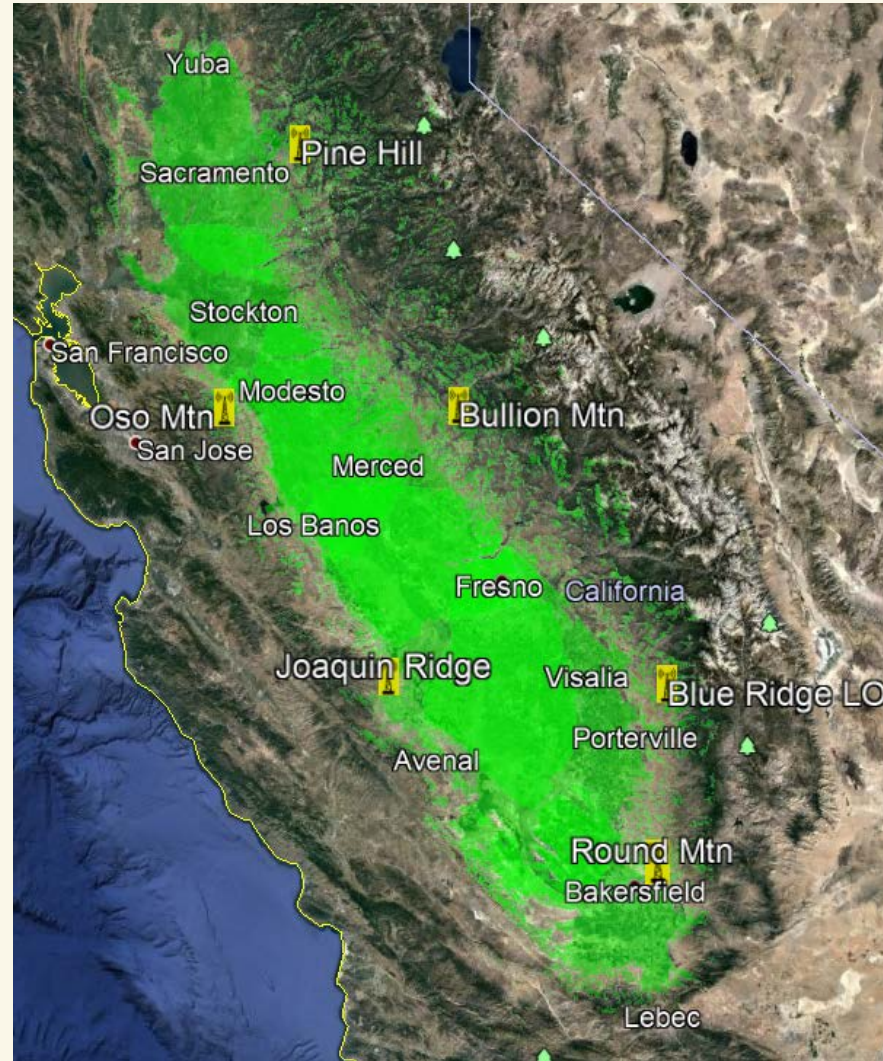

PHASE 1 CENTRAL VALLEY REGION: SACRAMENTO TO BAKERSFIELD

PREDICTED COVERAGE, JUNE 2020

This is a map of Phase 1 showing the predicted coverage in the Central Valley Region from Sacramento to Bakersfield. This region has been operational in wide area trunking since June of 2020.

The map shows six repeater sites in this region located at Pine Hill, Oso Mountain, Bullion Mountain, Joaquin Ridge, Blue Ridge Lookout, and Round Mountain.