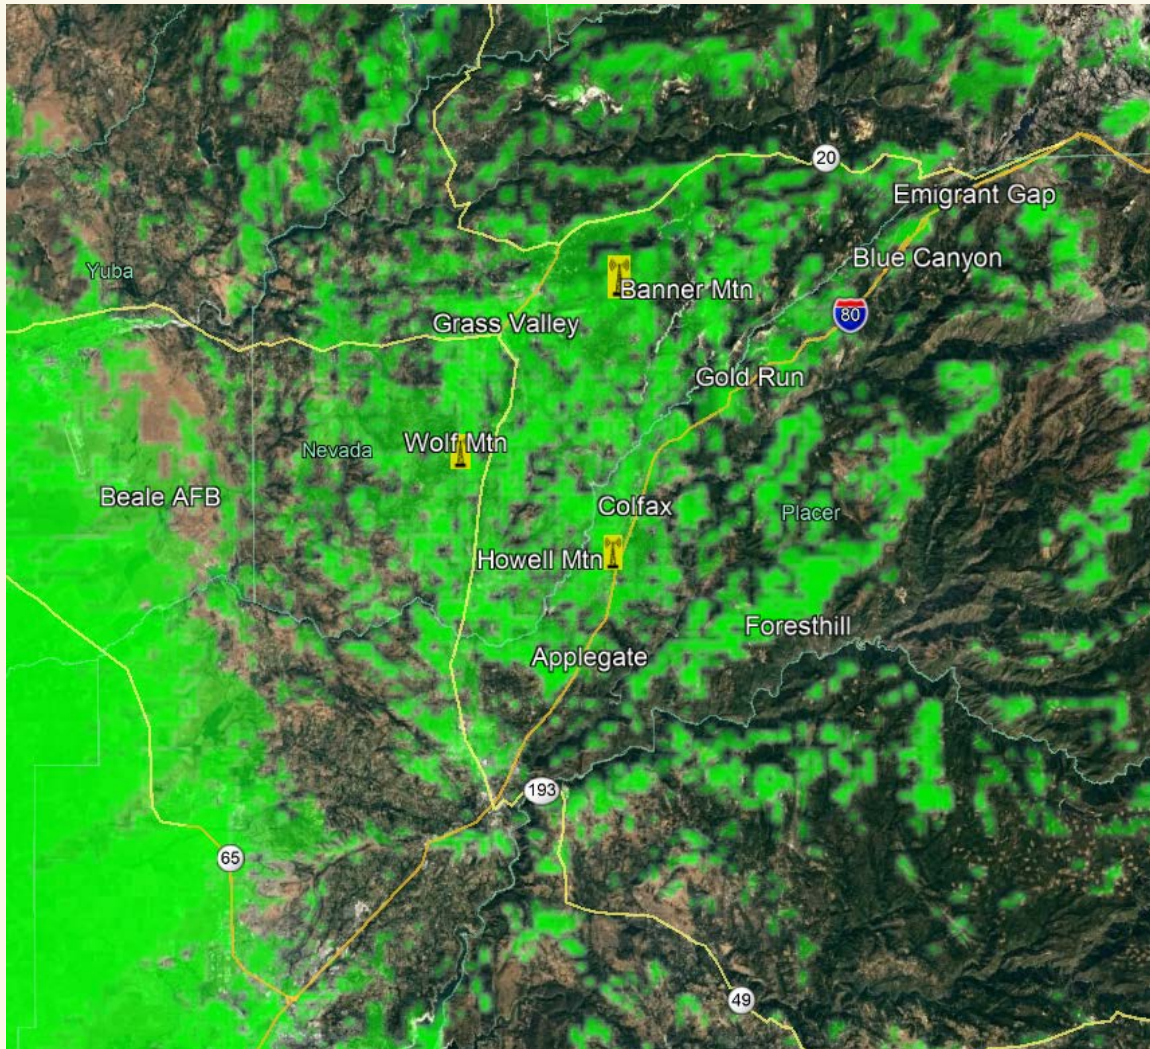

PHASE 3 I-80 EAST REGION: AUBURN TO BLUE CANYON

PREDICTED COVERAGE, SPRING 2021

This is a map of Phase3 showing the predicted coverage in the I-80 East Region from Auburn to Blue Canyon. This region is expected to be operational in wide area trunking in the Spring of 2021.

The map shows three repeater sites in this region located at Howell Mountain, Wolf Mountain, and Banner Mountain. Additional repeater sites are planned in this region to extend the coverage to the state border with Nevada.