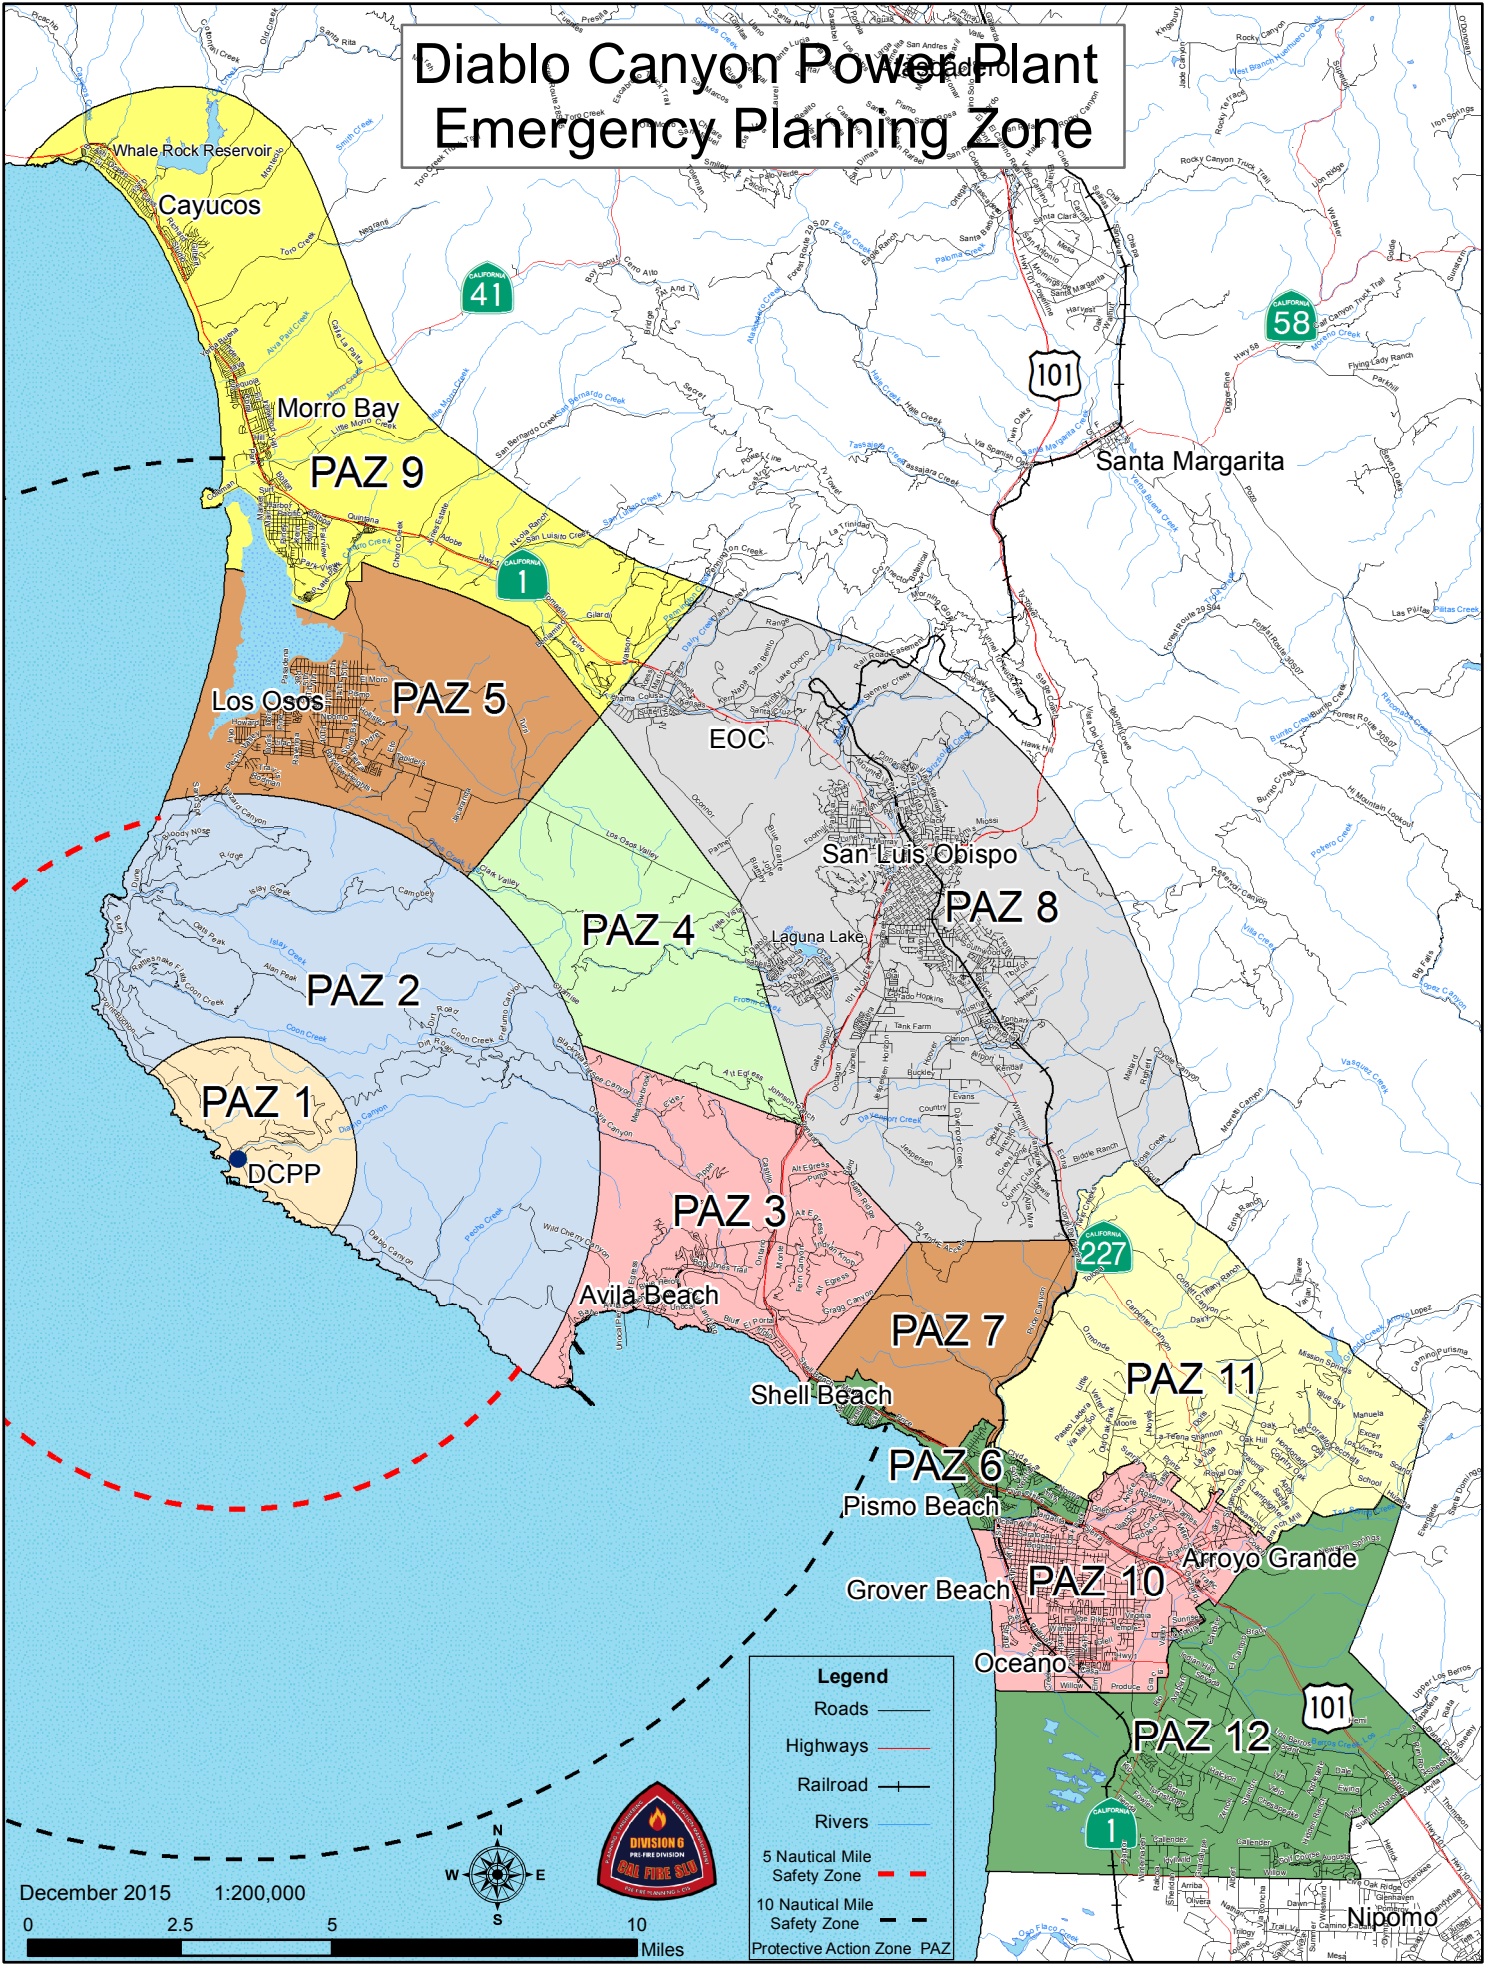

Diablo Canyon Power Plant Emergency Planning Zone

Legend

- Roads ———
- Highways ———
- Railroad ———
- Rivers ———
- 5 Nautical Mile Safety Zone - - - - -
- 10 Nautical Mile Safety Zone - - - - -
- Protective Action Zone PAZ

December 2015 1:200,000